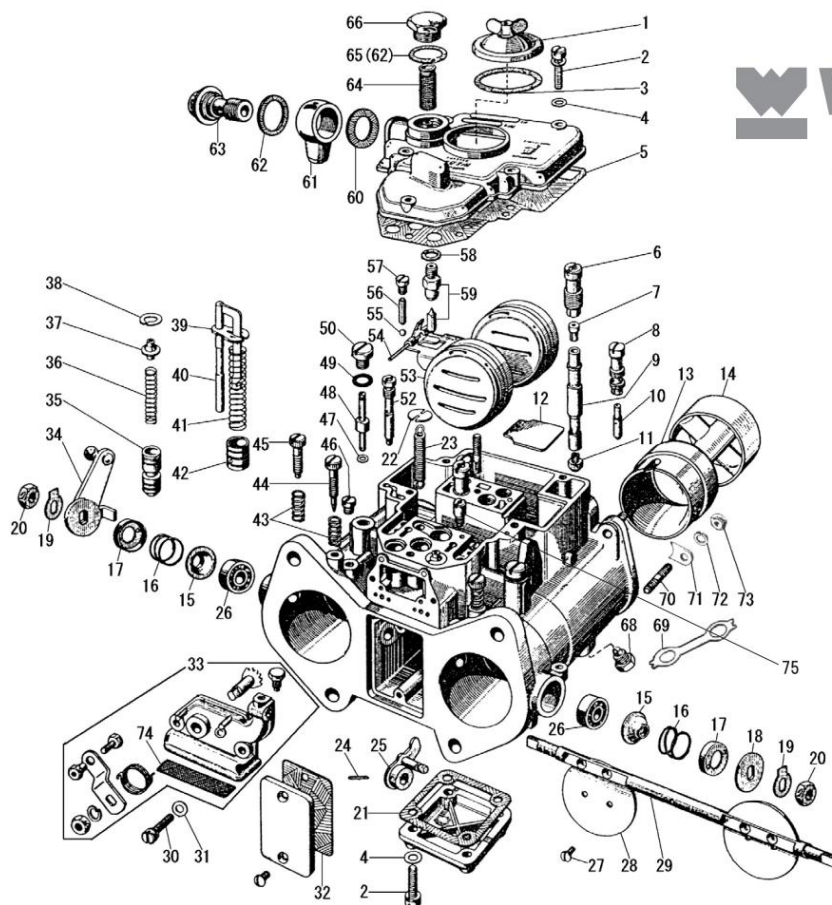

WEBER45φ Exploded view & parts list

No.	Product Name	price
1	Jet cover	¥3,500
2	Carburetor cover & bottom cover screw	¥650
3	Jet cover gasket (P/Kset)	¥350
4	Carburetor cover & bottom cover washer	¥100
5	Carburetor cover gasket (P/Kset)	¥1,800
6	Emulsion Tube Holder	¥3,300
7	Air jet #100 to #230 (#5 increments)	¥600
	Air Jet #235 to #260 (#5 jump)	¥800
8	Slow Jet Holder	¥2,200
9	Emulsion Tube F2, F9, F11, F16	¥3,500
	Emulsion Tube F4, F7,	¥4,500
10	Slow jet #40 to #70 (#5 jump) F8, F9, F11	¥700
11	Main jet #100 to #230 (in increments of #5)	¥600
	Main jet #235 to #260 (in increments of #5)	¥800
12	Front camber plate	
13	Outer Venturi 32φ 34φ 36φ 38φ 40φ	¥4,000
14	Inner Venturi 3.5/4.5/5.0	¥9,800
15	Dust cover seal	¥500
16	spring	¥250
17	Spring Return Cover	
18	Washer	
19	Throttle shaft lock washer	¥500
20	Throttle shaft nut	¥400
21	Bottom cover gasket (P/Kset)	
22	Anchor spring plate	¥600
23	Spindle Return Spring	¥1,500
24	Lever Fix Pin	
25	Pump control lever	
26	ball bearing	¥4,500
27	Butterfly Fixation Screw	¥800
28	butterfly	¥5,000
29	Throttle shaft	
30	Starter control retaining screw	
31	Washer	
32	Pump cover gasket (P/Kset)	¥400
33	Starter Control Assembly	
34	Throttle lever (left side when facing the funnel)	¥6,500
35	Starter valve	
36	Starter valve spring	