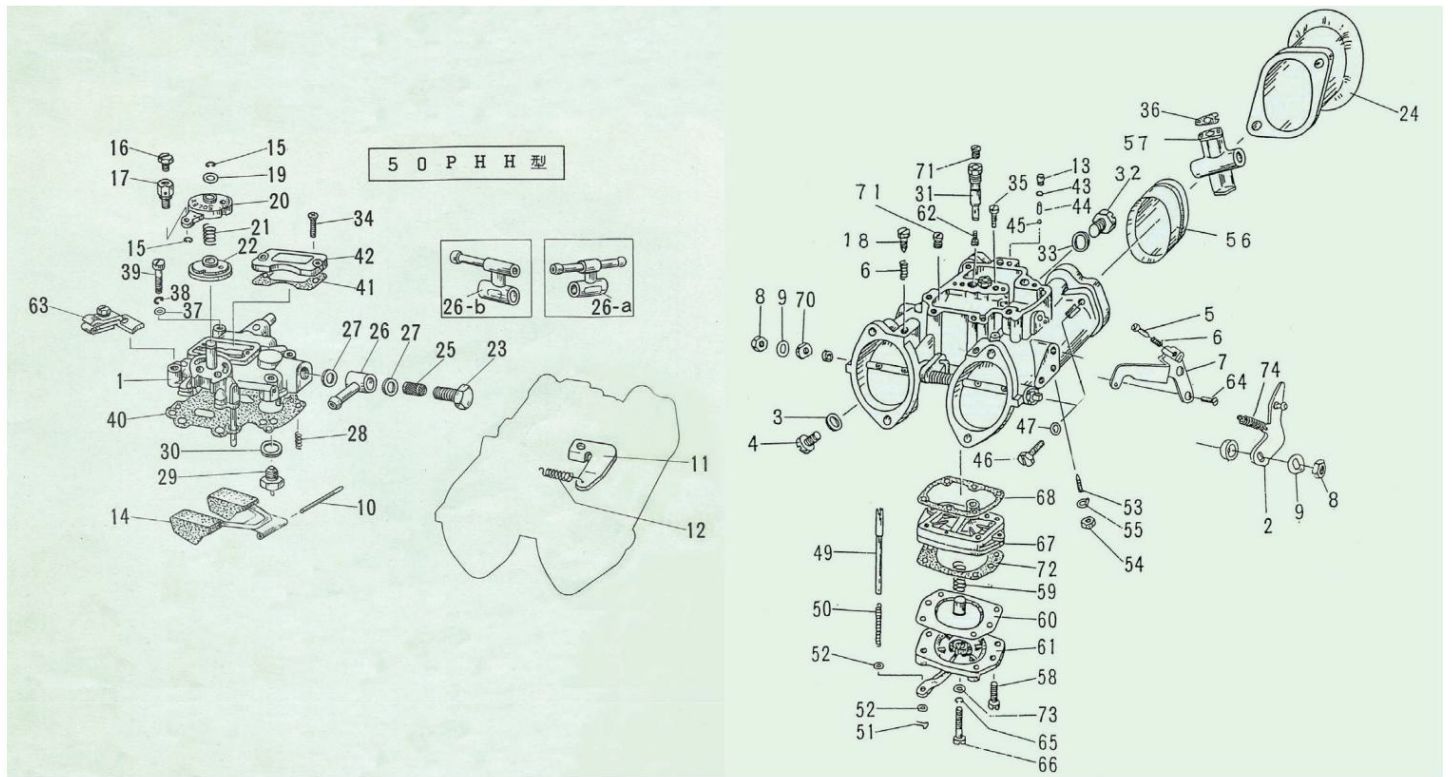

SOLEX50φ exploded view and parts list

Parts Price List

Number	Part Number	Product Name	Quantity required		Price (yen)
			4 cylinders	6 cylinders	
1	N101,354	Float chamber cover Assy	2	3	-
2	N107,071	Lever Assy	2	3	2,000
3	BD34/44	Gasket	4	6	100
4	N101,325	Plug screw	4	6	-
5	N101,176	Screw, throttle adjustment	2	3	350
6	4/148	spring	6	9	170
7	N107,073	bracket, throttle adjustment	2	3	1,650
8	BDC36/35	nut	4	6	140
9	B42/75	Washer	4	6	140
10	N101,047	Pin, float	2	3	140
11	N101,213	bracket, starter spring	2	3	500
12	B30/61	Spring, starter return	2	3	500
13	N102,064	Pump plug	4	6	200
14	N101,330	Float Assy (Reproduction)	2	3	13,800
15	BSW28/69	Snap ring	4	6	140
16	B2=0508	Bolt	2	3	170
17	N102,060	Terminal	2	3	-
18	N101,181	Pilot screw	4	6	500
19	B34/83	Washer	2	3	100
20	N101,083	Starter cover	2	3	-
21	N101,063	Spring, starter	2	3	200
22	N101,008	disc, starter	2	3	1,000
23	N101,316	bolt, banjo	2	3	-
24	N101,322	Air funnel (L-50mm)	4	6	8,000
25	N101,092	Filter Assy	2	3	450
26	N101,339	Fuel pipe Assy (Straight)	2	3	4,000
26-a	N107,131	Fuel pipe Assy (Straight) (T)	1	2	4,000
26-b	N107,132	Fuel pipe Assy (Straight) (L)	1	1	4,000
27	N101,080	Washer	4	6	140
28	N101,254	Spring, float pin	4	6	200
29	N101,215	Needle valve assembly	2	3	3,150
30	N100,432	Packing, needle valve	2	3	450
31	N101,253	Jet block assembly	4	6	3,300
32	N101,315	Plug screw	2	3	-
33	BD34/88	Washer	2	3	100
34	N101,033	Screw, jet chamber cover	4	3	1,120
35	N101,043	Pilot jet	4	6	640
36	N101,019	Packing, small venturi	4	6	200
37	BD34/87	Washer	8	12	70